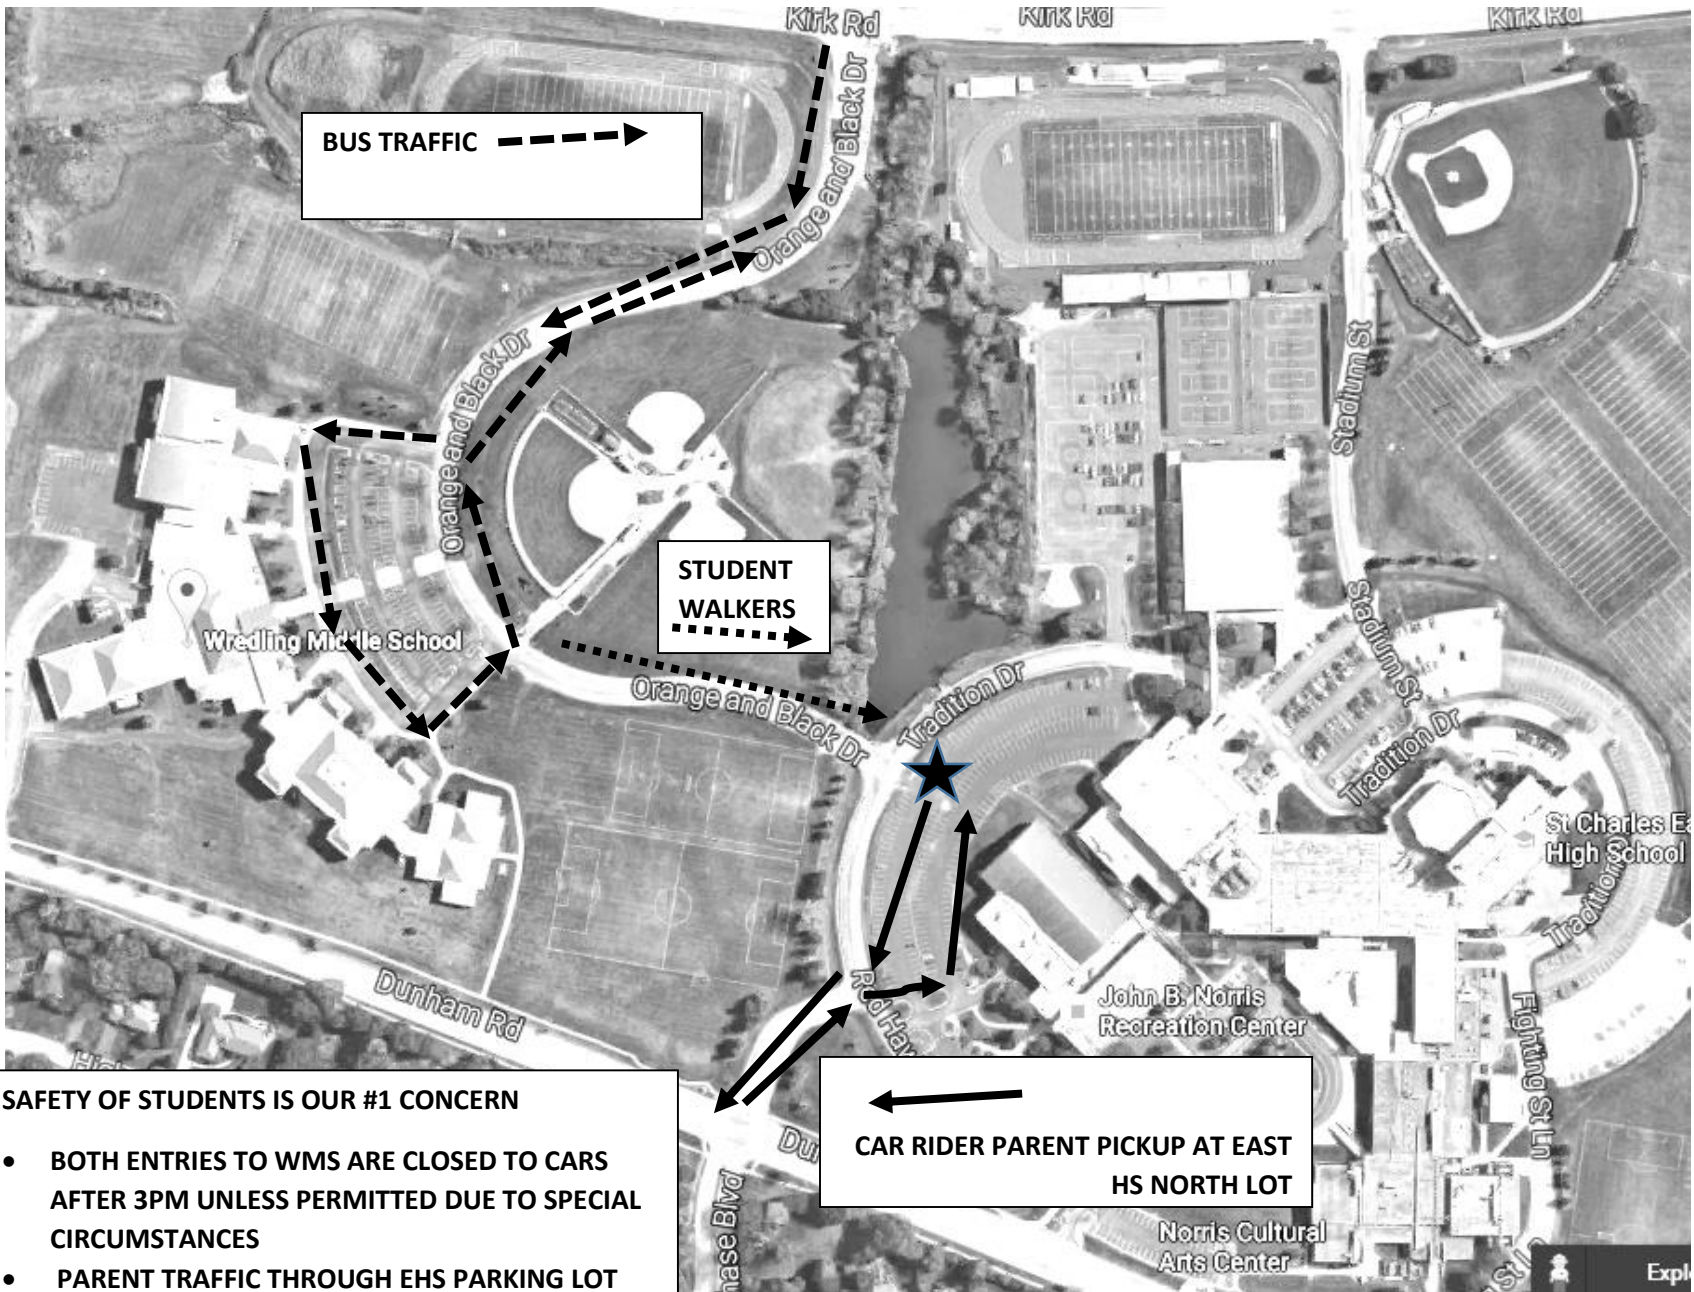

# Wredling Parent Pickup Loop (Afternoon) 3:00PM – 3:45PM

**SAFETY OF STUDENTS IS OUR #1 CONCERN**

- BOTH ENTRIES TO WMS ARE CLOSED TO CARS AFTER 3PM UNLESS PERMITTED DUE TO SPECIAL CIRCUMSTANCES
- PARENT TRAFFIC THROUGH EHS PARKING LOT ONLY

**CAR RIDER PARENT PICKUP AT EAST HS NORTH LOT**