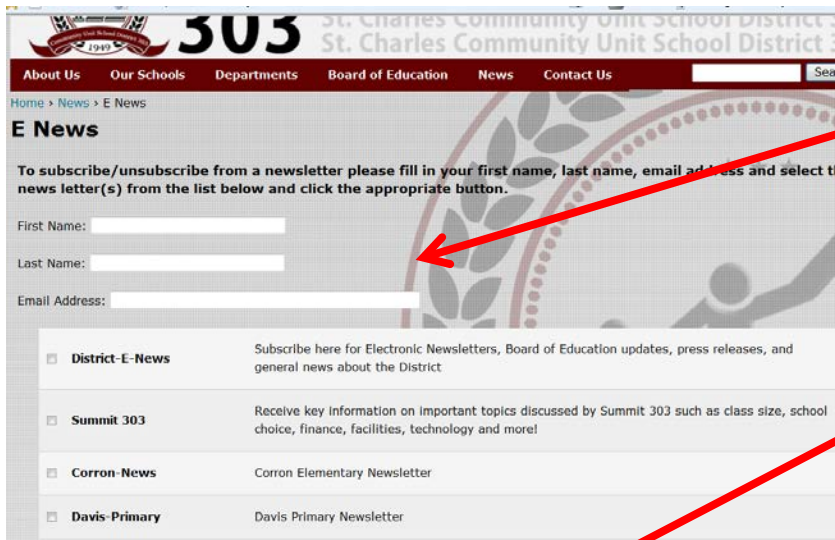

Wredling's Daily Announcements and/or Friday Forecast

SUBSCRIBE TO "E NEWS"

Go to the District Website: [www.d303.org](http://www.d303.org)

Click on:  
"News"

Click on:  
"Subscribe to  
E News"

Fill in:  
First Name  
Last Name  
Email Address