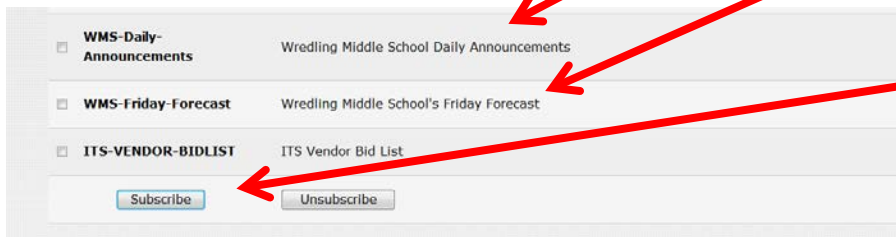

Click on:
"Subscribe"

(This is how you
"Unsubscribe"
also)