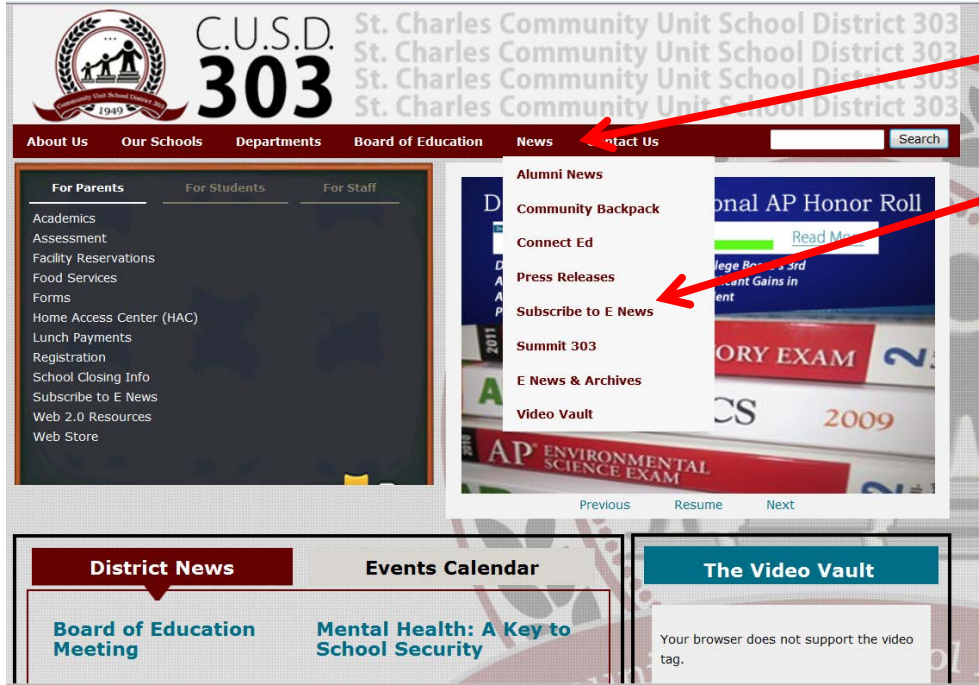

Wredling's Daily Announcements and/or Friday Forecast

SUBSCRIBE TO "E NEWS"

Go to the District Website: [www.d303.org](http://www.d303.org)

Click on:  
"News"

Click on:  
"Subscribe to  
E News"

Fill in:  
First Name  
Last Name  
Email Address